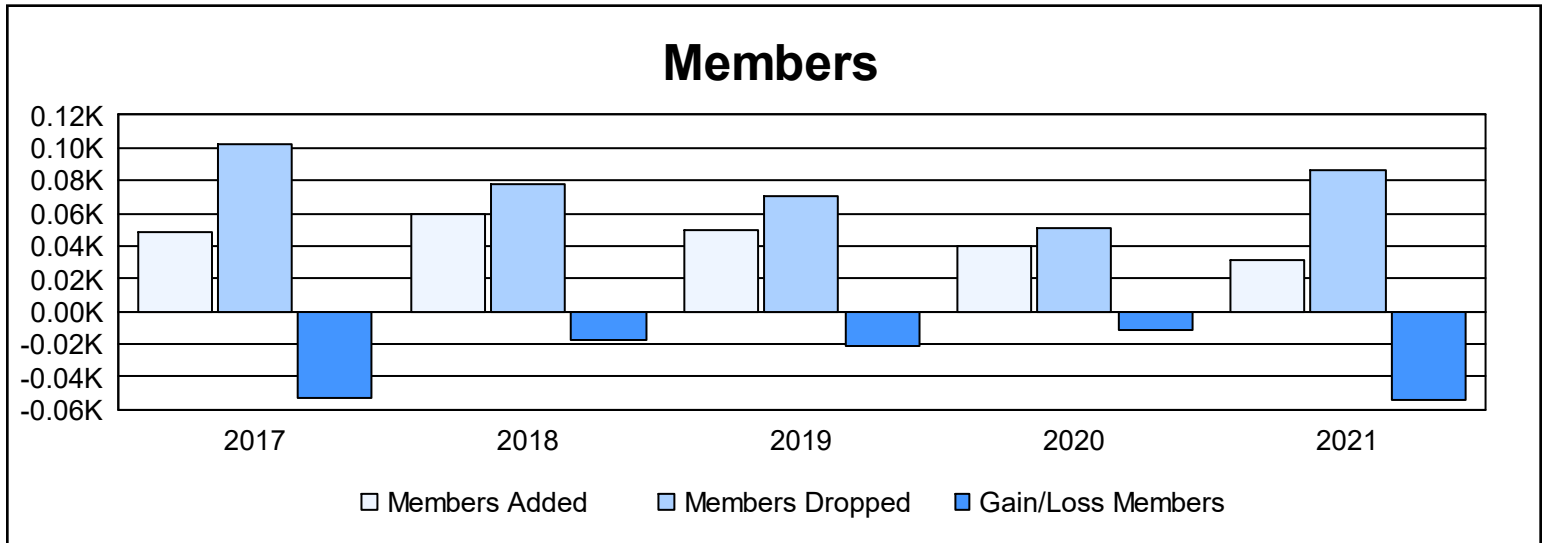

Year	New Clubs	Dropped Clubs	Gain/ Loss Clubs	New Members	Charter Members	Reinstate Members	Transfer Members	Total Member Added	Total Members Dropped	Gain/ Loss Members
2016-2017	0	1	-1	36	2	6	5	49	102	-53
2017-2018	0	0	0	51	0	5	4	60	78	-18
2018-2019	0	0	0	47	0	1	2	50	71	-21
2019-2020	0	0	0	37	0	1	2	40	51	-11
2020-2021	0	1	-1	32	0	0	0	32	86	-54
<b>Average</b>	<b>0</b>	<b>0</b>	<b>0</b>	<b>41</b>	<b>0</b>	<b>3</b>	<b>3</b>	<b>46</b>	<b>78</b>	<b>-31</b>

### Membership Composition June 2021 Cumulative