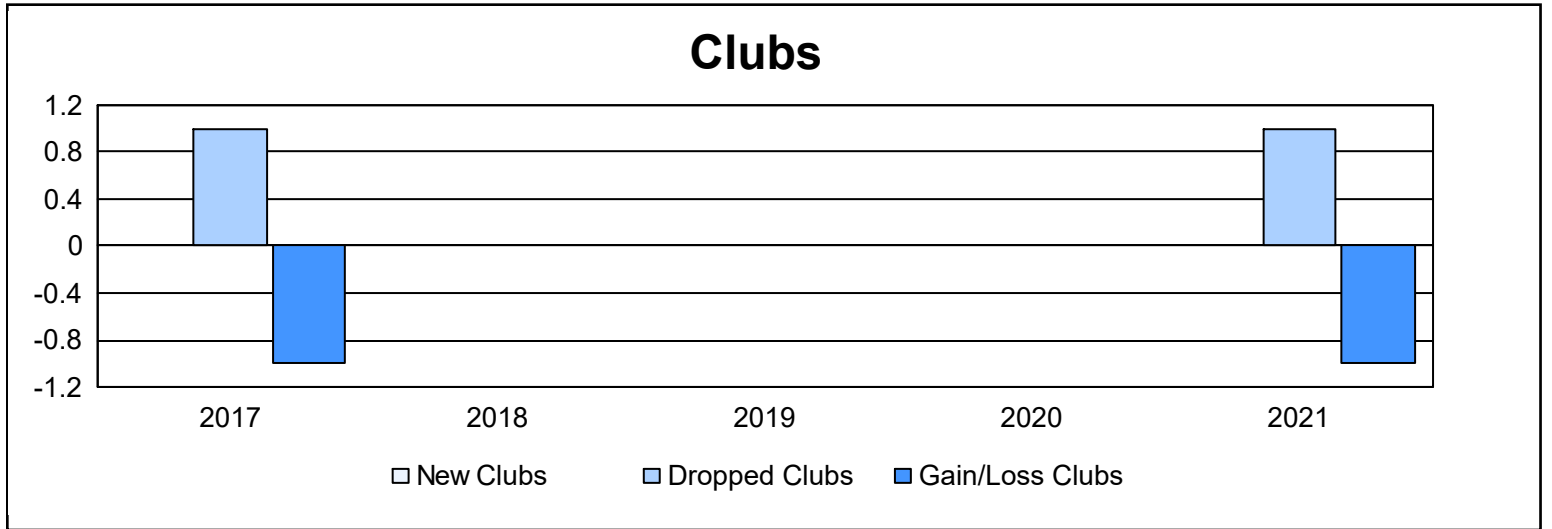

Year	New Clubs	Dropped Clubs	Gain/ Loss Clubs	New Members	Charter Members	Reinstate Members	Transfer Members	Total Member Added	Total Members Dropped	Gain/ Loss Members
2016-2017	0	1	-1	36	2	6	5	49	102	-53
2017-2018	0	0	0	51	0	5	4	60	78	-18
2018-2019	0	0	0	47	0	1	2	50	71	-21
2019-2020	0	0	0	37	0	1	2	40	51	-11
2020-2021	0	1	-1	32	0	0	0	32	86	-54
<b>Average</b>	<b>0</b>	<b>0</b>	<b>0</b>	<b>41</b>	<b>0</b>	<b>3</b>	<b>3</b>	<b>46</b>	<b>78</b>	<b>-31</b>

### Membership Composition June 2021 Cumulative