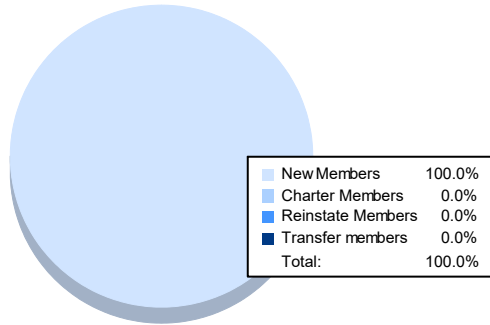

Year	New Clubs	Dropped Clubs	Gain/ Loss Clubs	New Members	Charter Members	Reinstate Members	Transfer Members	Total Member Added	Total Members Dropped	Gain/ Loss Members
2016-2017	0	1	-1	36	2	6	5	49	102	-53
2017-2018	0	0	0	51	0	5	4	60	78	-18
2018-2019	0	0	0	47	0	1	2	50	71	-21
2019-2020	0	0	0	37	0	1	2	40	51	-11
2020-2021	0	1	-1	32	0	0	0	32	86	-54
<b>Average</b>	<b>0</b>	<b>0</b>	<b>0</b>	<b>41</b>	<b>0</b>	<b>3</b>	<b>3</b>	<b>46</b>	<b>78</b>	<b>-31</b>

### Membership Composition June 2021 Cumulative